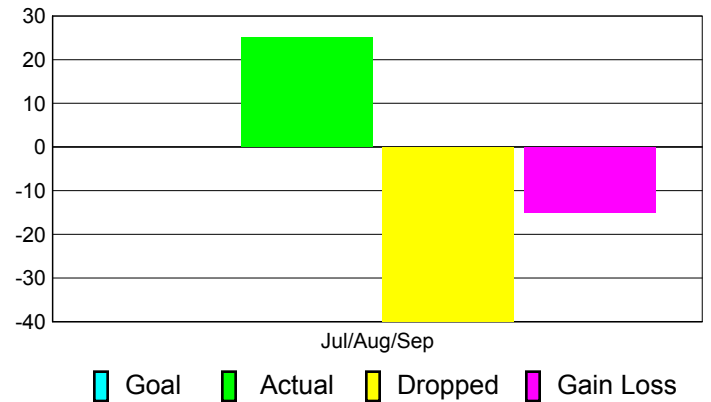

Membership Results 2011-2012

Goal, New, Dropped, Gain/Loss