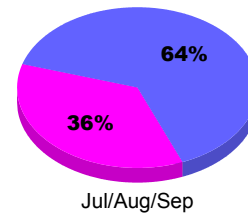

Membership Results
2011-2012

Membership
2010-2011

Month	Net Memb Goal	Actual New Memb	Actual Dropped Memb	Gain/Loss of Memb	Gain/Loss of Memb
Jul/Aug/Sep		25	-40	-15	-11
Totals		25	-40	-15	-11

Membership Results 2011-2012

Goal, New, Dropped, Gain/Loss

Comparison of Membership Gain/Loss

Current Year Compared to the Previous Year

Gender Comparison 2011-2012

Male Female